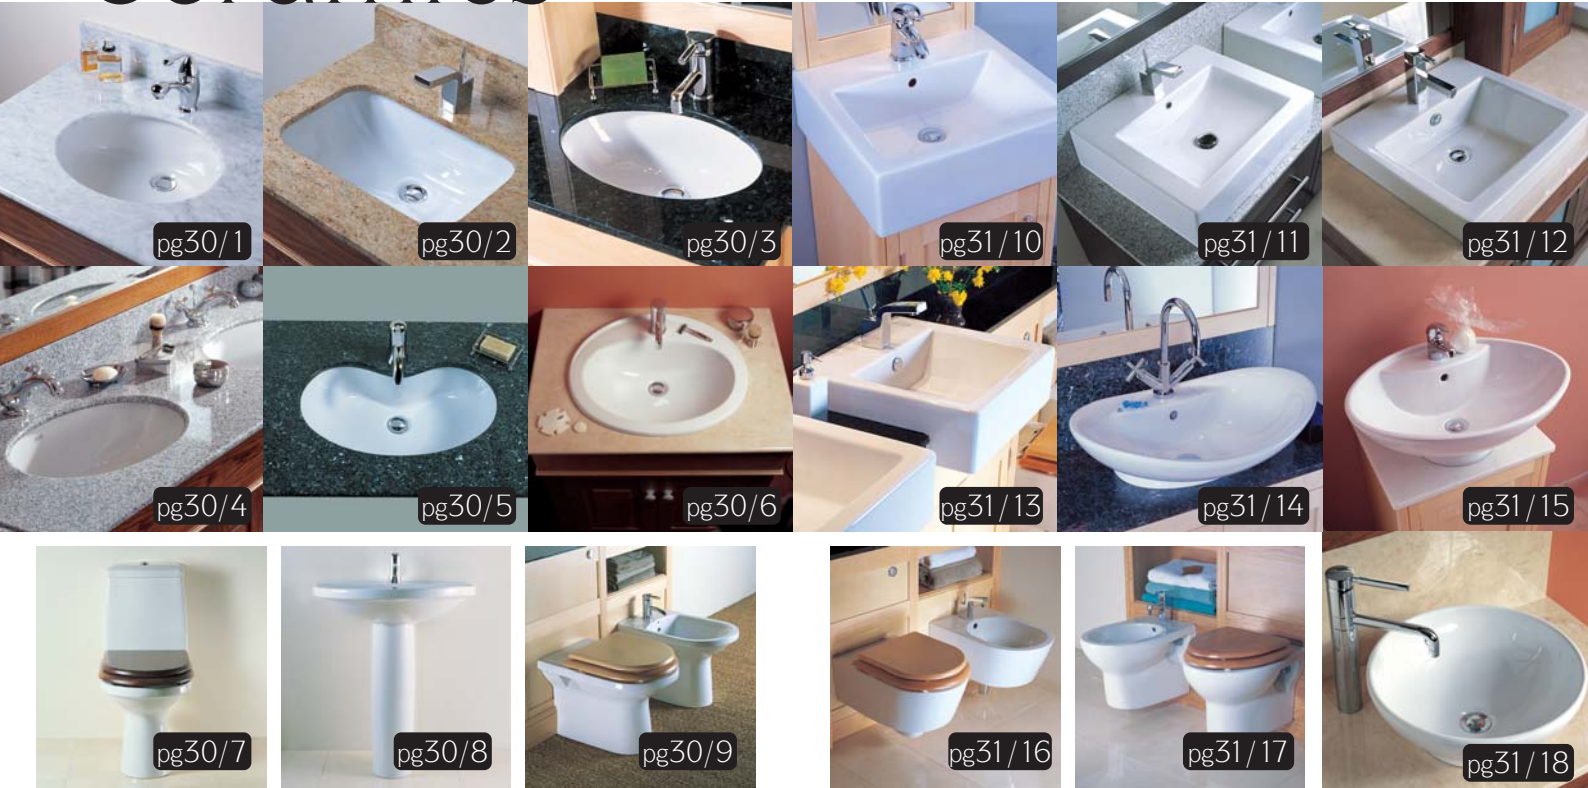

pg37/9

pg37/10

Page 36, picture 1 £15,593 + vat

Page 36, picture 5 £8,132 + vat

Page 37, picture 7 £5,981 + vat

Page 37, picture 8 £7,663 + vat

Page 37, picture 9 £8,851 + vat

Page 37, picture 10 £7,741 + vat

Ceramics

Page 30, picture 1 Medium underpin basin £116 + vat.

Page 30, picture 2 Square underpin basin £149 + vat.

Page 30, picture 3 Small underpin basin £116 + vat.

Page 30, picture 4 Large underpin basin £116 + vat.